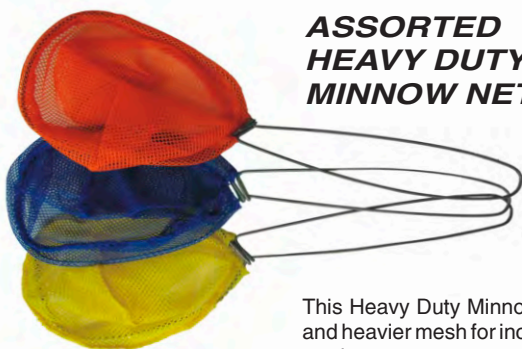

Hoop Size
5" x 6"

Minnow Net

White Mesh

Part No.
MN-1

Heavy Duty Floating Jumbo Minnow Net

Part No.
MN-1BF

Floating Jumbo Minnow Net has a jumbo sized white mesh net and heavy duty coated handle featuring an EVA handle that allows this net to float.

Floating Minnow Net

White Mesh
Part No.
FMN-1

No more wet, cold hands while trying to retrieve a minnow net that slides to the bottom of the pail. HT's floating minnow net suspends the handle above the surface of the water, helping the angler get bait more efficiently.