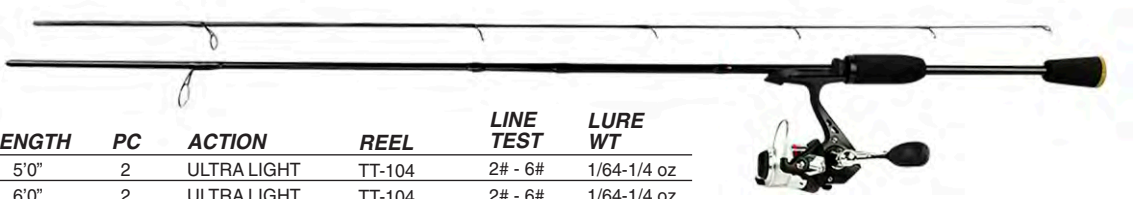

All TTPS Combos come with a 4 bearing infinite anti-reverse reel!

* 1 Piece Available on a Pre-Book Basis

Total Touch DX Series

| MODEL NO. | LENGTH | PC | ACTION | REEL | LINE TEST | LURE WT |
|-------------|--------|----|-------------|--------|-----------|-------------|
| TTS-502ULSC | 5'0" | 2 | ULTRA LIGHT | TT-104 | 2# - 6# | 1/64-1/4 oz |
| TTS-602ULSC | 6'0" | 2 | ULTRA LIGHT | TT-104 | 2# - 6# | 1/64-1/4 oz |
| TTS-702ULSC | 7'0" | 2 | MEDIUM | TT-104 | 2# - 6# | 1/64-1/4 oz |
| TTS-602MSC | 6'0" | 2 | MEDIUM | TT-204 | 6# - 10# | 3/16-5/8 oz |

All TTS Combos come with a 4 bearing infinite anti-reverse reel!

LAZER GENESIS

- Custom tapered composite rod blank with back bone and a fast tip
- E-Z flow premium casting guides
- Premium spincast reel with a double handle and rigged with line
- Reel has a positive dial drag system