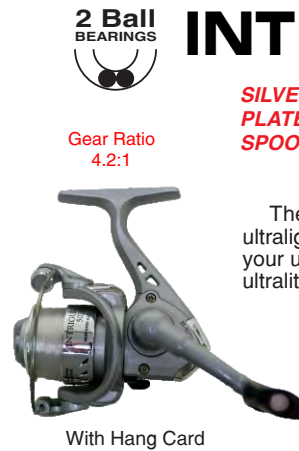

Part No.
DS-102GC

Therma-Lube Lubricant Keeps Reel Operating in the Coldest Temperatures.

INTRIGUE DX
ULTRALIGHT
SPINNING REELS
With Line !

SILVER PLATED SPOOL !

The Intrigue series of ultra-smooth, ultralight deluxe spinning reels are great for your ultralite rods in the summer and your ultralite graphite jig poles in the winter.