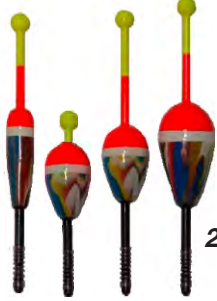

Clip-on Spring Floats

Camouflage Swirl Painted Balsa Wood Clip-On Floats

586 510 488 492

2 / Bag

Part No.	Size	Type
HF-492	6.5" X 1 1/8"	Heart
HF-488	6" X 7/8"	Heart
HF-586	6" X 3/8"	Pencil
HF-510	2 1/4" X 3/4"	Heart