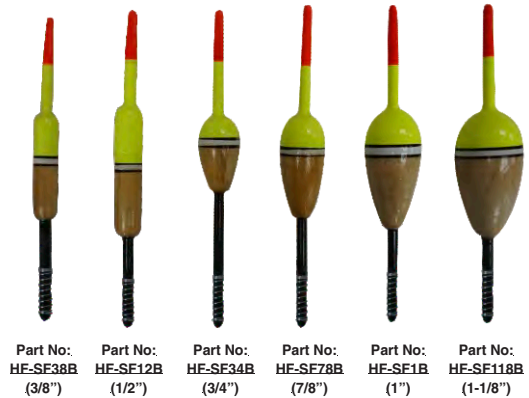

BALSA WOOD FLOATS

BULK 12/PCS PER SIZE/PER BULK BAG

S
P
R
I
N
G

S
T
Y
L
E

Part No:	Part No:	Part No:	Part No:	Part No:	Part No:
HF-SF38B	HF-SF12B	HF-SF34B	HF-SF78B	HF-SF1B	HF-SF118B
(3/8")	(1/2")	(3/4")	(7/8")	(1")	(1-1/8")

S
L
I
P

S
T
Y
L
E