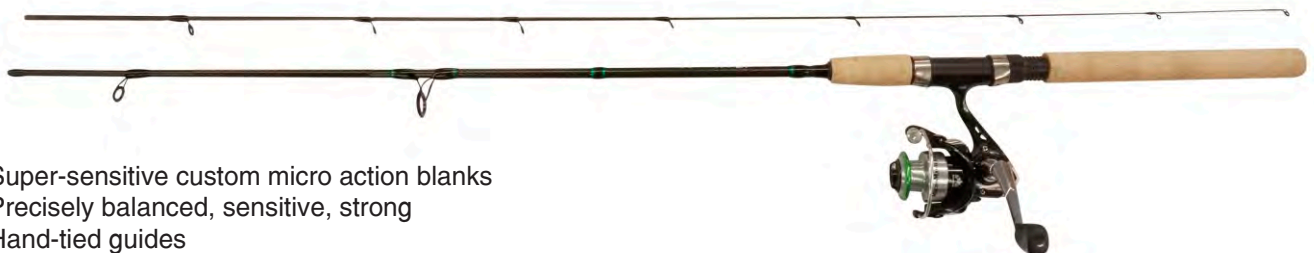

MICRO MASTER EXTREME *SUPER ULTRA-LIGHT*

- Super-sensitive custom micro action blanks
- Precisely balanced, sensitive, strong
- Hand-tied guides
- Cork handle with a "fixed" reel seat
- Blank-thru construction
- Combos come with an ultra smooth 4 bearing aluminum reel with infinite anti-reverse

MODEL NO.	LENGTH	PC	BLANK CONTENT	HANDLE	BLANK COLOR	LINE TEST	LURE WT
MMDX-802ULSC	8'	2	GRAPHITE	REEL SEAT	BLACK	1# - 4#	1/64-1/16 oz