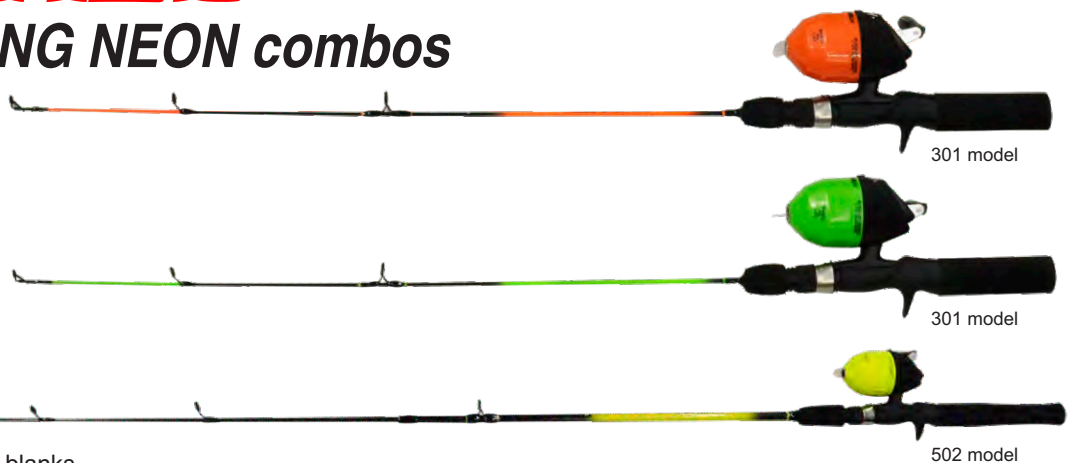

BLAZE PRO DX

CASTING NEON combos

With Line!

- Deluxe composite blanks
- Superior strength
- Premium ceramic guides
- Sure-lock reel seat
- Attractive price
- Premium spincast reels that have a positive dial drag system and pin pickup

MODEL NO.	LENGTH	PC	ACTION	HANDLE	REEL	LINE TEST	LURE WT
HBZC-301CC	2'6"	1	MEDIUM	CASTING	HTBC-10	4# - 10#	1/8-1/2 oz
HBZC-301GC	2'6"	1	MEDIUM	CASTING	HTBG-10	4# - 10#	1/8-1/2 oz
HBZC-301OC	2'6"	1	MEDIUM	CASTING	HTBO-10	4# - 10#	1/8-1/2 oz
HBZC-502CC	5'	2	MEDIUM	CASTING	HTBC-10	4# - 10#	1/8-1/2 oz
HBZC-502GC	5'	2	MEDIUM	CASTING	HTBG-10	4# - 10#	1/8-1/2 oz
HBZC-502OC	5'	2	MEDIUM	CASTING	HTBO-10	4# - 10#	1/8-1/2 oz