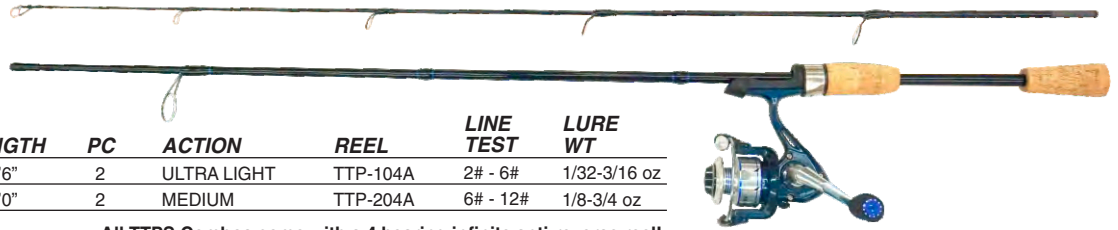

Total Touch Pro SX Series