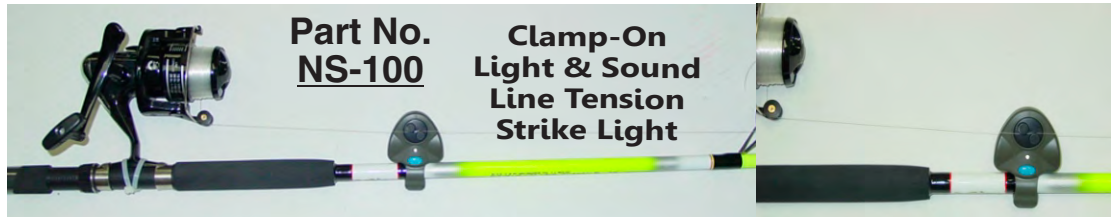

All Season Bells

w/ Lite Stick Holder

Part No. **TBH-1**

This glow bell with lightstick holder easily attaches to any fishing rod tip to give you an easier bite detection when night fishing. Now you can add HT's cyalume light sticks to the bells for even greater visibility. Comes with a 4.5 x 39 mm lightstick. (UG-2)

Night Stalker Strike Lite

Part No. **NS-100**

Clamp-On Light & Sound Line Tension Strike Light

ULTRA-GLOW Light Sticks

BRIGHT GREEN COLOR

ULTRA-GLOW These new lightsticks work great on any fishing rod by taping them on near the tip of the rod for visibility and on all tip up flag wires. "Lightstick" is activated by snapping, bending or shaking it. After it is activated, the lightstick turns into a glowing green light which lasts for 12 hours.