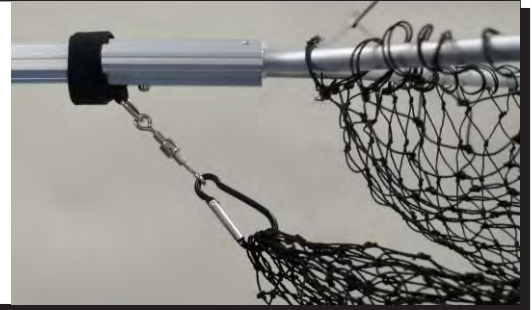

Mag-Net-Go

MODEL #
MAG-1

- Assists in netting fish
- Prevents tangling
- Stops net from getting caught in trolling motor
- No longer need hands to hold onto the net

The **Mag-Net-Go** has been designed and successfully proven to help you catch more fish by netting them. Paul "Coot" Williams invented, tested, and evaluated the results of the Mag-Net-Go to have less tangles and drag when netting your big catch.